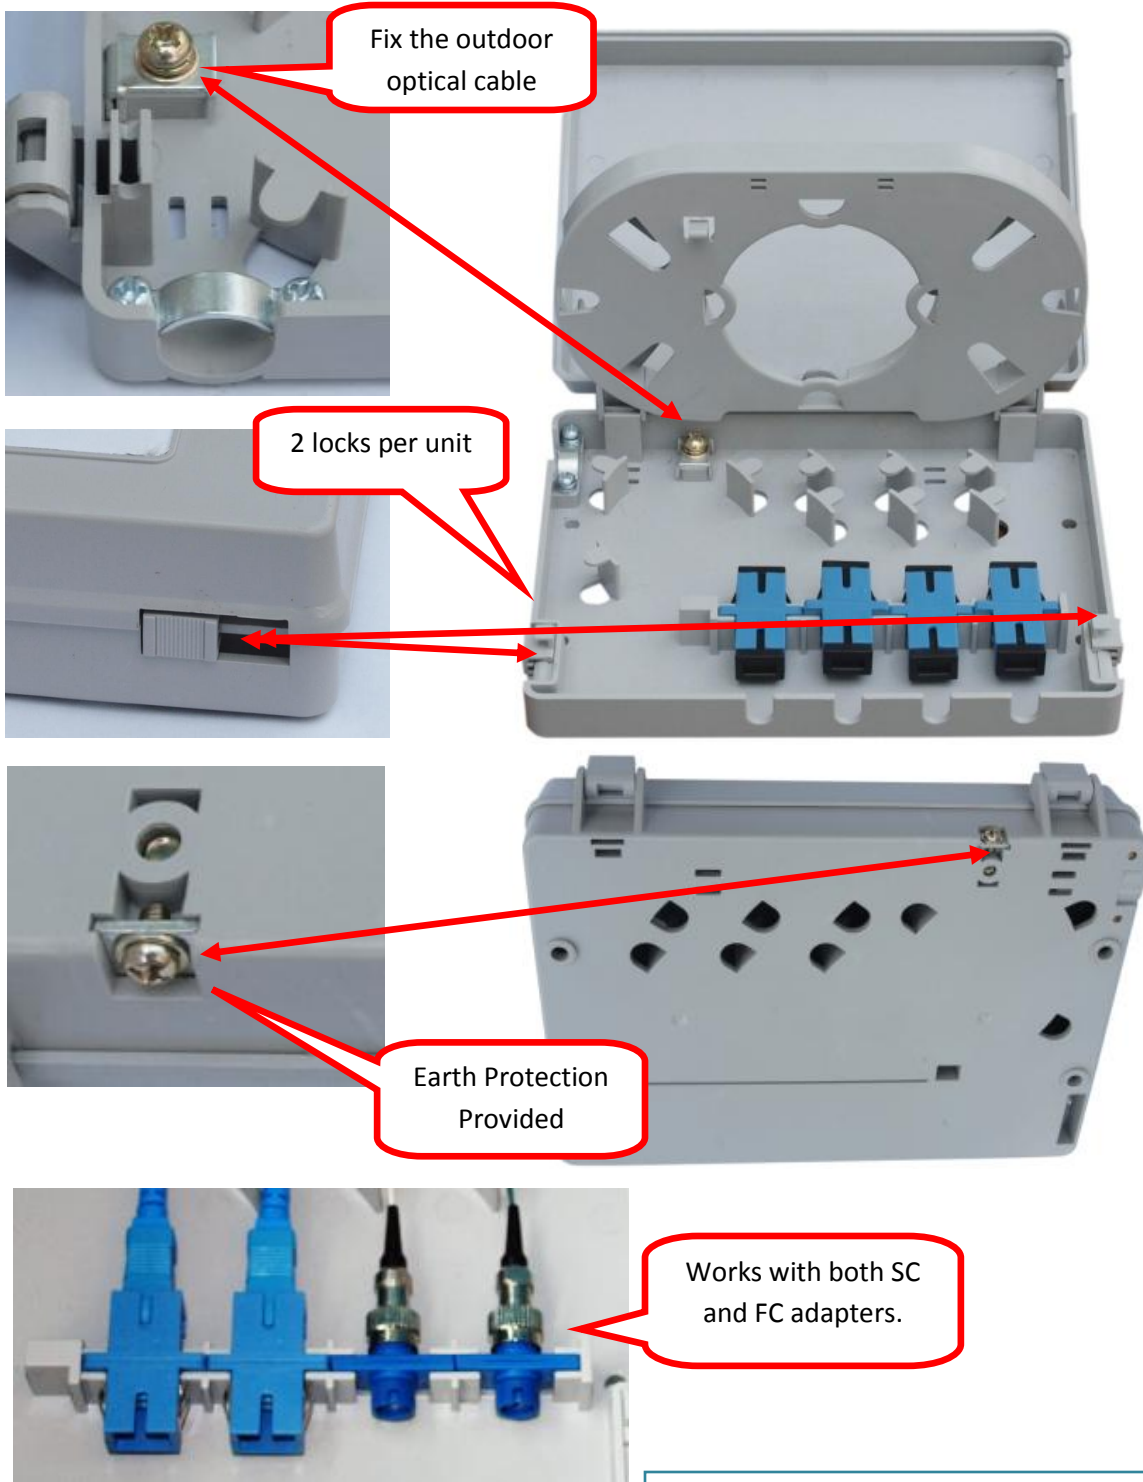

## Mini Terminal Box (ABS material) – Ideal for FTTH

(LongXing Ref: GPZ01-124P)

This mini style terminal box terminates one fiber optic cable with up to 4 cores, bringing significant improvements resulting in better customer experience when FTTH have to be deployed.

### Descriptions:

- ABS material used ensures the body strong and light.
- Easy installations: Mount on wall or just put on the ground.
- Splicing tray can be removed when needed or during the installation for the convenient operation and installation;
- Adapter slots adopted – No screws needed for installing adapters.
- Double-layer design for easier installation and maintenances:
  - Upper layer for splicing.
  - Lower layer for distribution.
- Cable fixing units provided for fixing the outdoor optical cable.
- Accommodates both cable glands as well as tie-wraps
- Fully stable patch panel, no risk of movement.
- Protected patch panel offers secure environment for adapters, patch cords and pigtails.

### Dimensions and Capability:

- Dimensions: 152mm x 30mm x 112mm (W x H x D)
- Weight: 154g (without any adapter)
- Accommodates 4 fibers with SC / FC<sup>1</sup> adapters
- Max diameter of entry cable: 12.2mm

### Package includes:

- Mini terminal box, 1 unit
- Heat shrink tube, 4 tubes
- Wall mount installation accessories, 1 set

<sup>1</sup> Works with LongXing plastic FC adapter (Ref: GSPFCL)

**Part Details:**